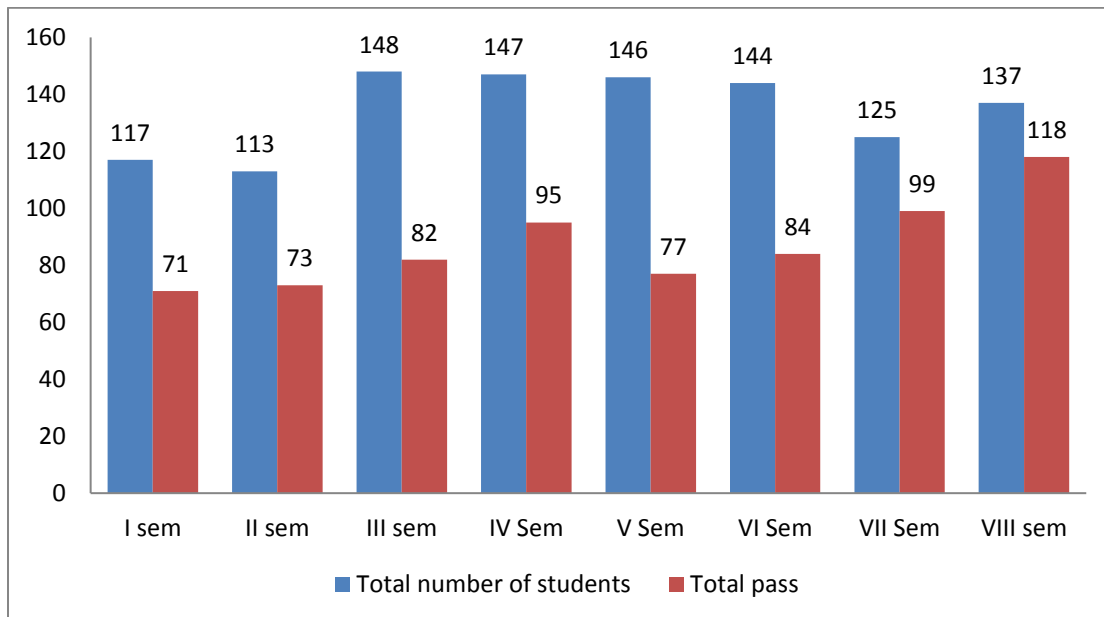

EAST WEST INSTITUTE OF TECHNOLOGY

Bangalore - 91

Affiliated to VTU, Belagavi, Approved by AICTE, New Delhi & Recognized by
Govt. of Karnataka

Department of Mechanical Engineering Result Analysis for 2011-15 batch

Year	Sem	Total no. of students	Total Pass
2011-12 1st yr	I	117	71
	II	113	73
2012-13 2nd yr	III	148	82
	IV	147	95
2013-14 3rd yr	V	146	77
	VI	144	84
2014-15 4th yr	VII	125	99
	VIII	137	118