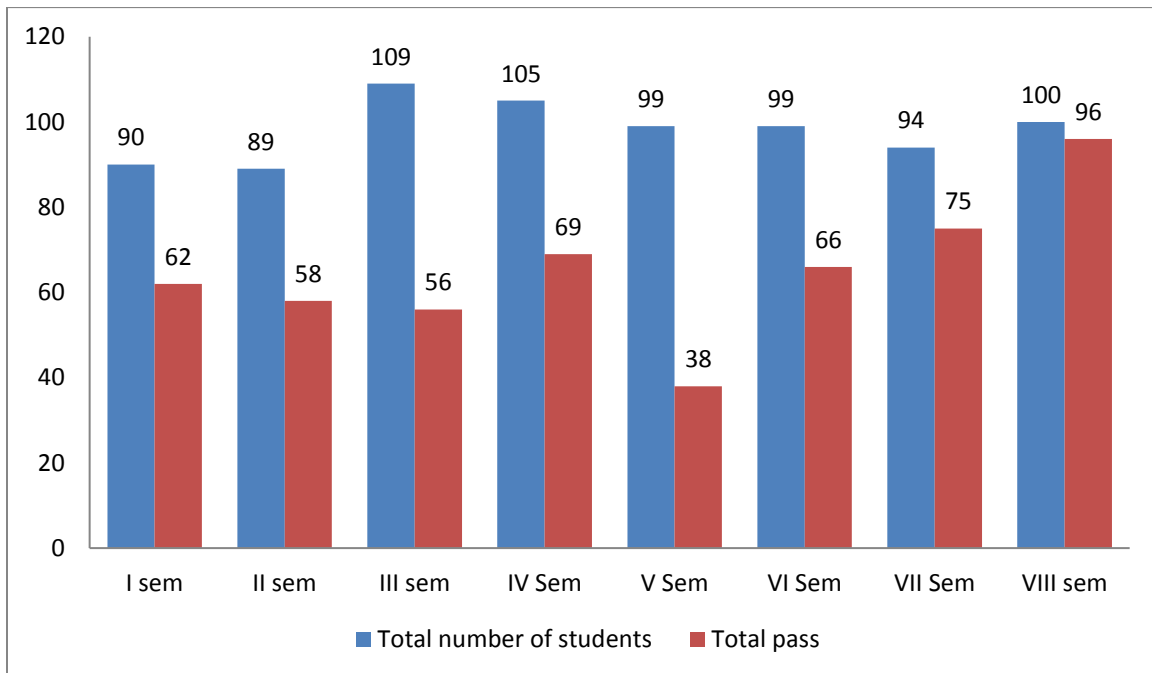

Subramanya Education Society ®

EAST WEST INSTITUTE OF TECHNOLOGY

Bangalore - 91

Affiliated to VTU, Belagavi, Approved by AICTE, New Delhi & Recognized by
Govt. of Karnataka

Department of Mechanical Engineering Result Analysis for 2010-14 batch

Year	Sem	Total no. of students	Total Pass
2010-11 1st yr	I	90	62
	II	89	58
2011-12 2nd yr	III	109	56
	IV	105	69
2012-13 3rd yr	V	99	38
	VI	99	66
2013-14 4th yr	VII	94	75
	VIII	100	96